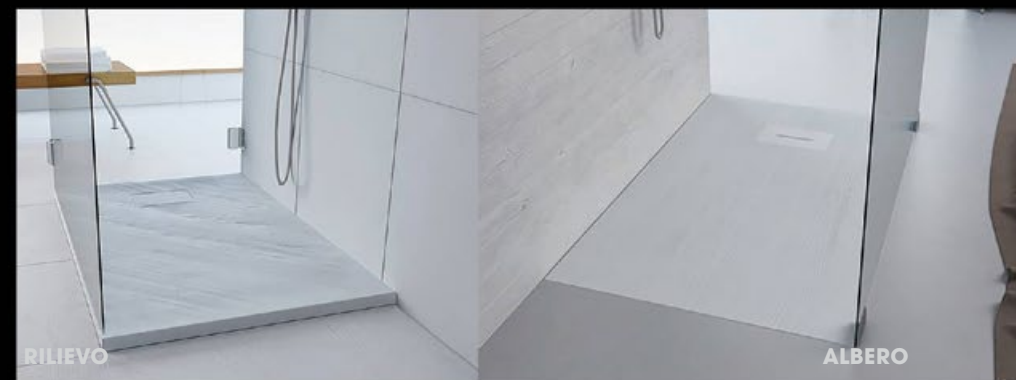

ALBERO

800 x 800 (mm)	☐
900 x 900 (mm)	☐
1000 x 700 (mm)	☐
1000 x 800 (mm)	☐
1200 x 800 (mm)	☐