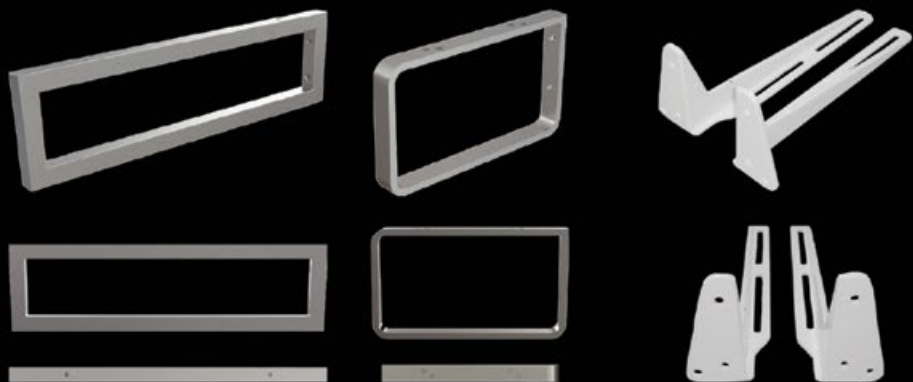

WASHBASIN ACCESSORIES

WASHBASIN BRACKETS