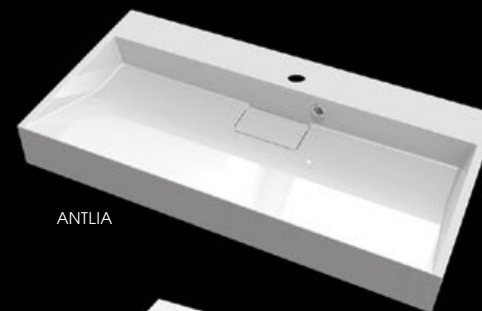

ORION

MODERN WASHBASINS

ANTLIA