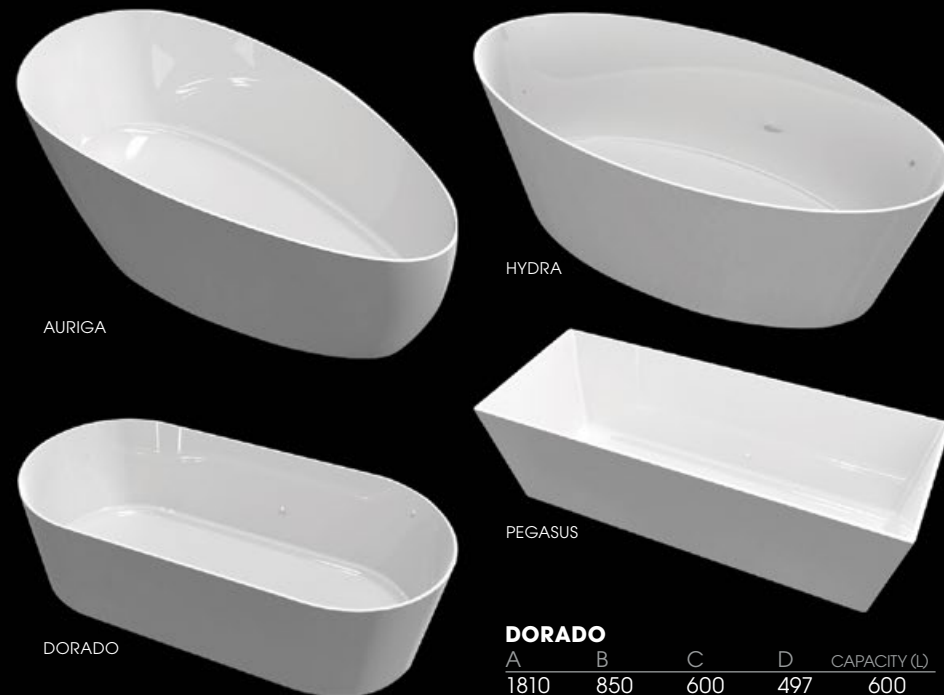

MODERN BATHTUBS